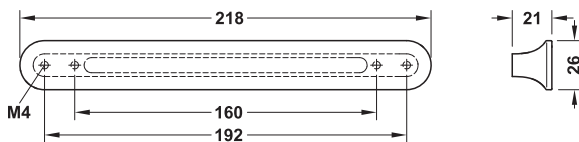

1

Trend Furniture Handles

Häfele Design Model H1520

The handles 106.61.464 and 106.61.164 have been specially treated to look used. This makes every handle unique.

Finish/colour	Cat. No.
White, matt lacquered	106.61.764
Titanium coloured, lacquered	106.61.964
Lead coloured	106.61.464
Antique copper plated	106.61.164

Packing: 1 or 10 pieces

M4 threaded screws

► FF 1.260

DGH-M-INT 2020, HDE-en, 05/19; Dimensional data not binding. We reserve the right to alter specifications without notice.